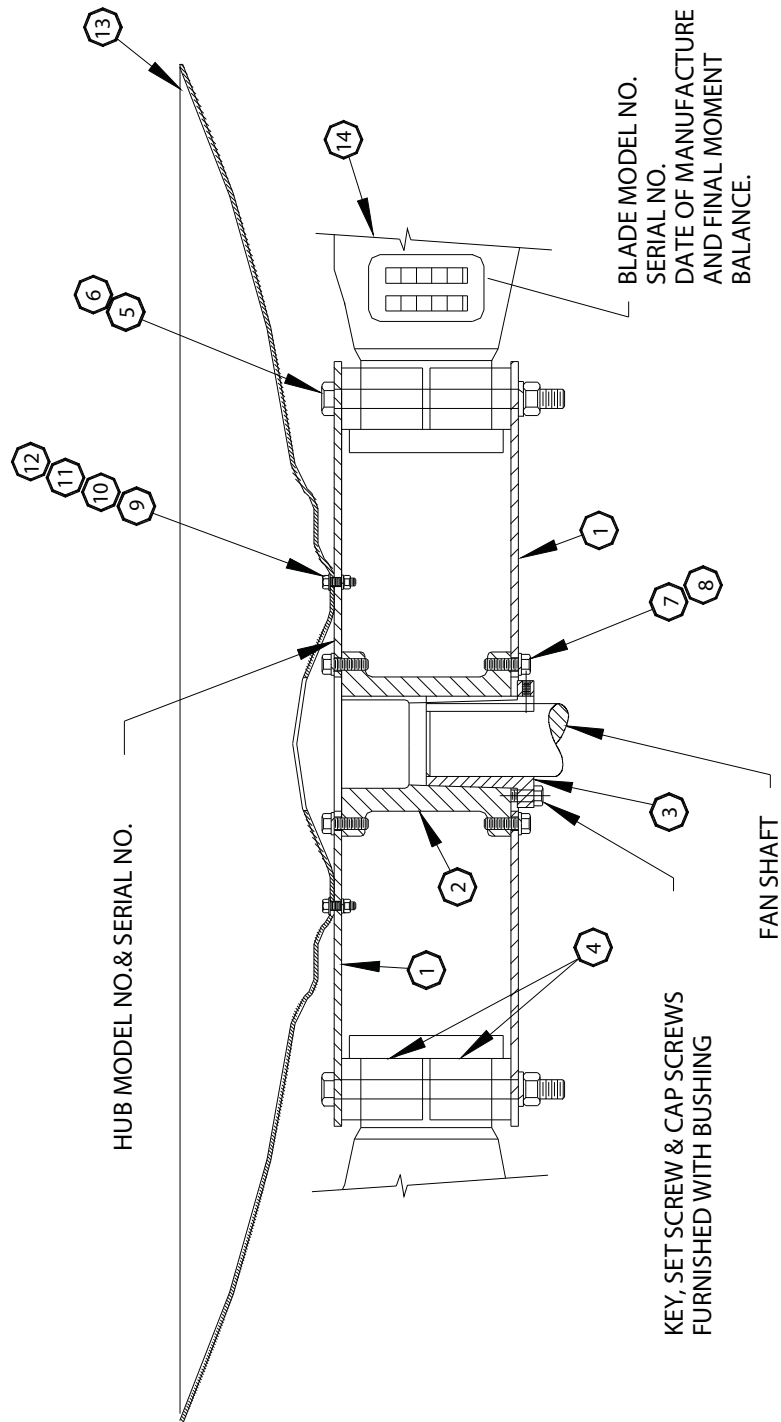

4000 Series Tuf-Lite Fans

THIS DRAWING IS THE SOLE PROPERTY OF COOLING TOWER DEPOT INC. USE SHALL BE LIMITED TO THE PROJECT FOR WHICH IT IS INTENDED, NO REPRODUCTION SHALL BE MADE NOR SHALL THIS INFORMATION BE MADE AVAILABLE TO THIRD PARTIES WITHOUT THE PRIOR WRITTEN CONSENT BY COOLING TOWER DEPOT INC. ANY AND ALL PROPRIETARY RIGHTS TO THIS INFORMATION AND DESIGN ARE THE SOLE PROPERTY OF COOLING TOWER DEPOT INC.

REVISIONS					
REV.	DESCRIPTION	DESIGNED BY:	CHECKED BY:	APPROVED BY:	DATE:
0					
1					
2					
3					
4					